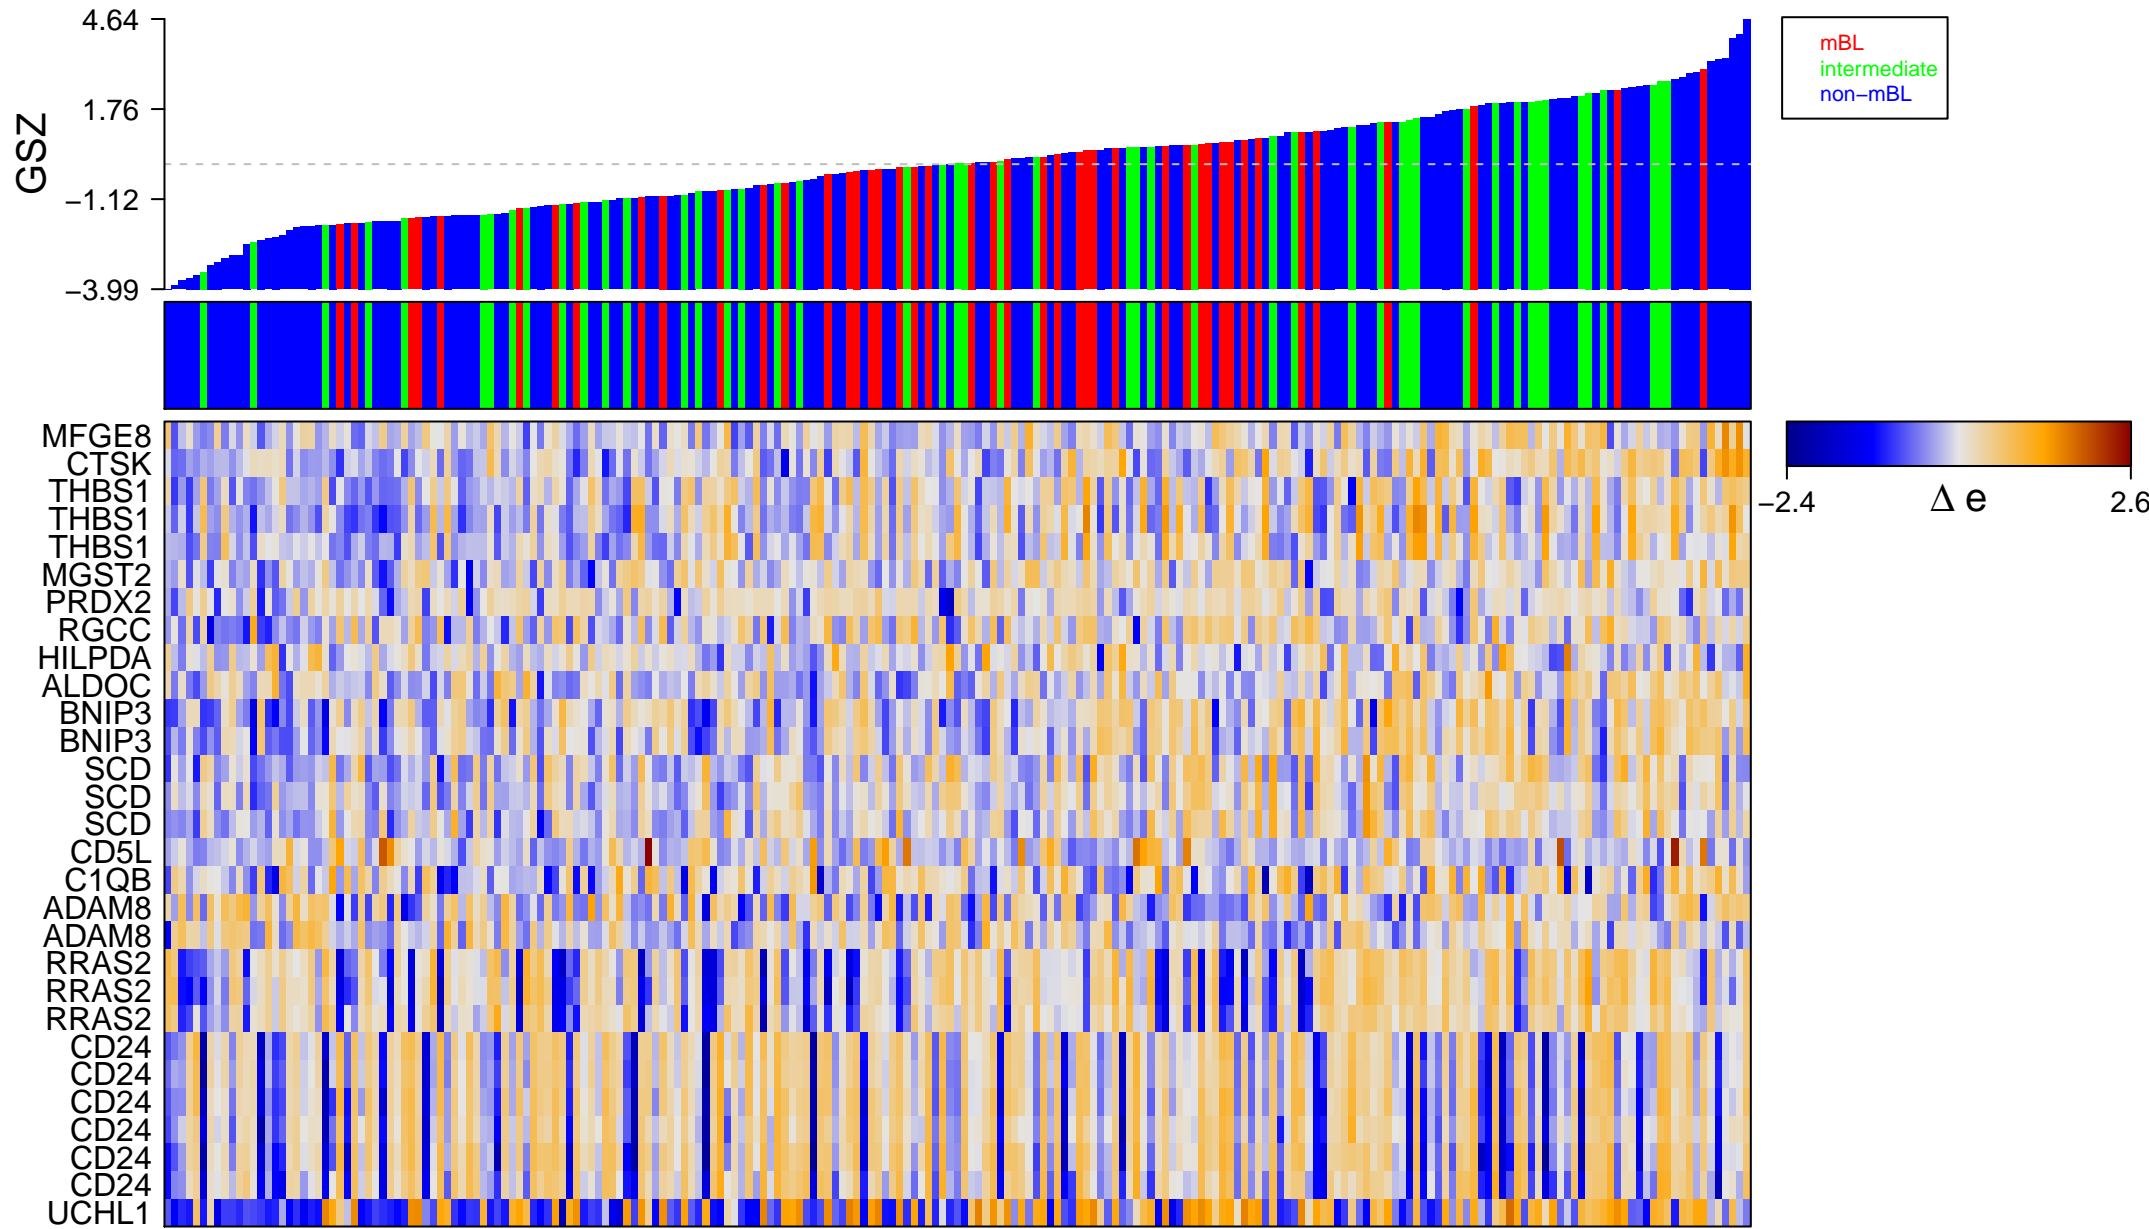

# COATES\_MACROPHAGE\_M1\_VS\_M2\_DN

# COATES\_MACROPHAGE\_M1\_VS\_M2\_DN

■ on  
■ -  
□ off