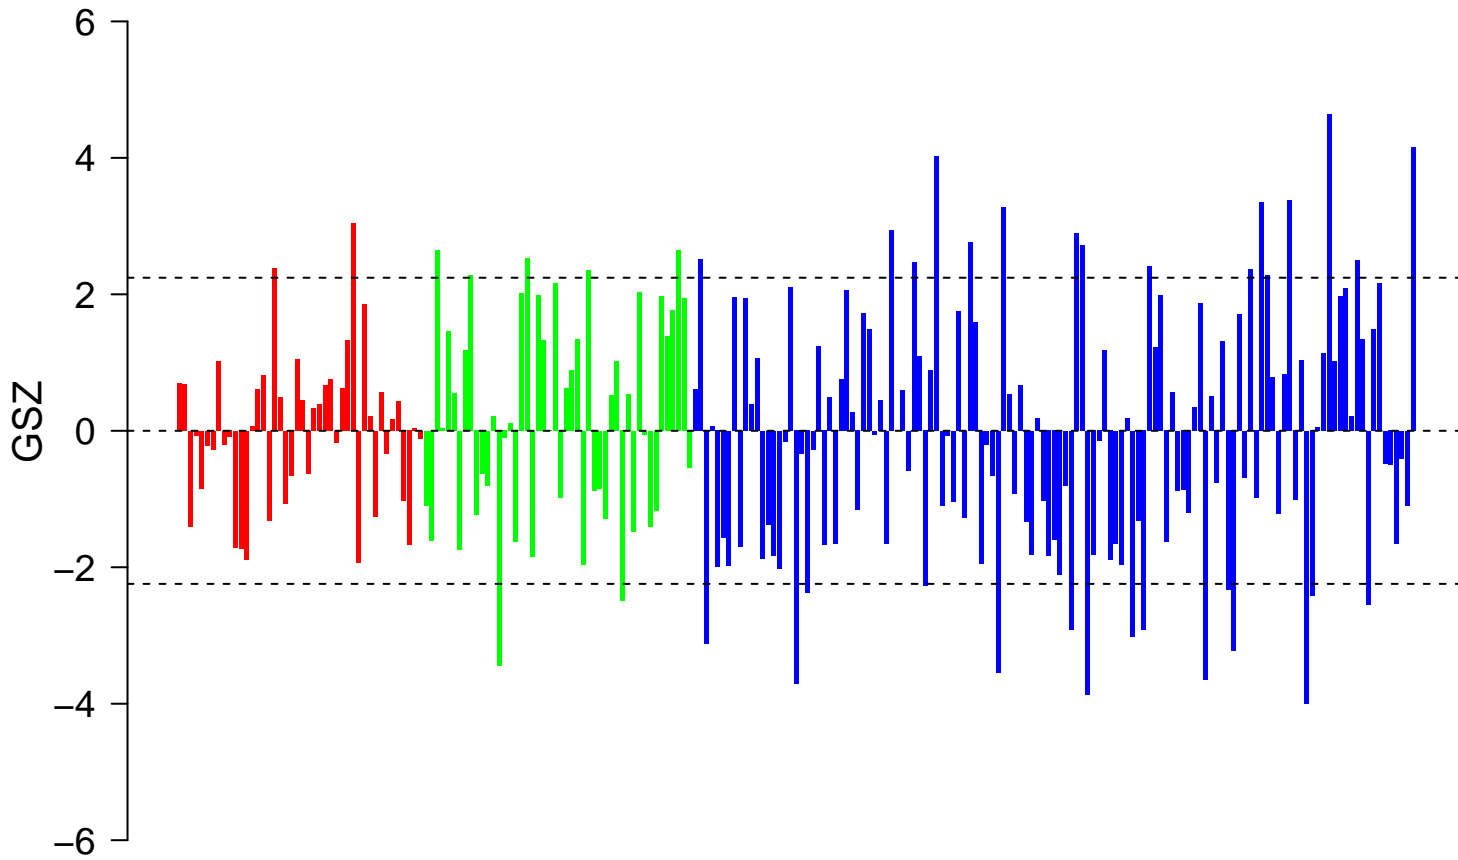

# COATES\_MACROPHAGE\_M1\_VS\_M2\_DN

# COATES\_MACROPHAGE\_M1\_VS\_M2\_DN

■ on  
■ -  
□ off